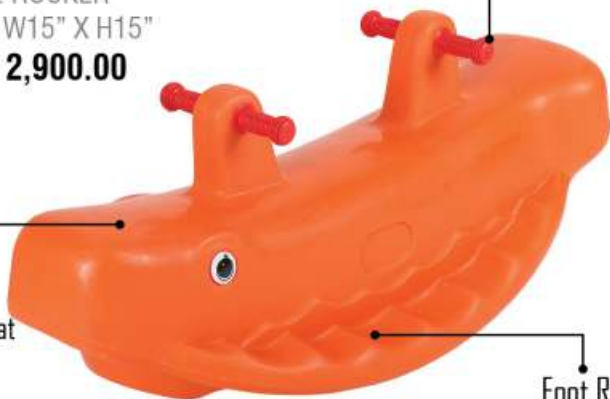

Grip Handle

Anti Slip Seat