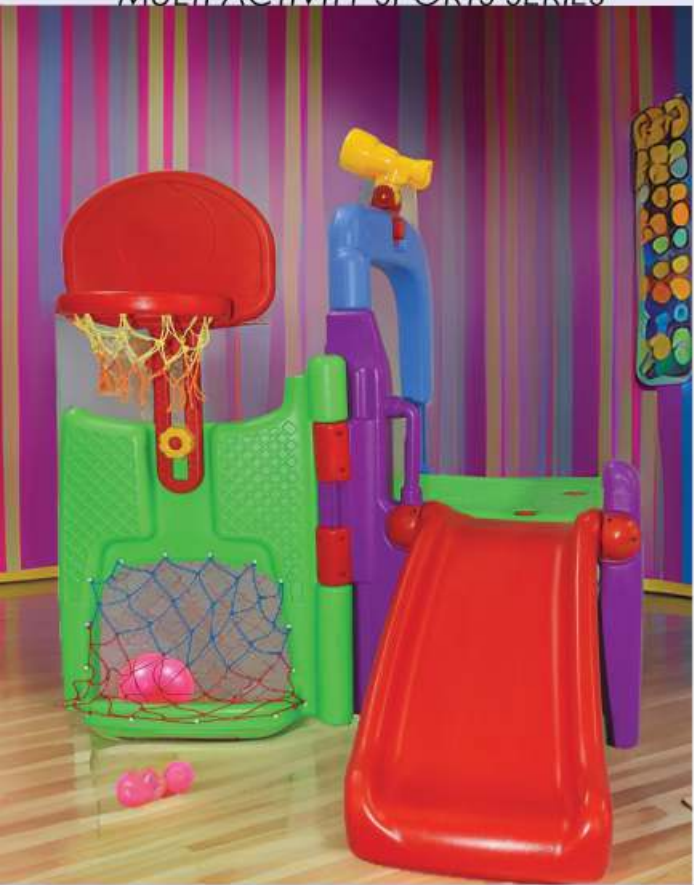

# SLIDE & SWING COMBO

SLIDE, SWING,  
COMBO SERIES

**PGS-4312**  
Super Wavy Jumbo Combo  
L65.7"xW67.3"xH40.5"xT54.7"  
RATE: ₹ 9,700.00

**PGS-4318**

Bunny Wavy Combo

L66.5"xW70.8"xH43.3"xT54.7"

RATE: ₹ 9,900.00

**PGS-4242**

Castle Sports Playcentre  
L40"xW73.6"xH46.5"

RATE: ₹ **12,900.00**

**PGS-4416**

Rocket Slide Combo

L68.8" x W78" x H48" x 54.7"

RATE: ₹ 12,400.00

**PGS-4646**  
Sports Multi Playset  
L52.3"xW49.6"xH49.6"  
RATE: ₹ 7,900.00