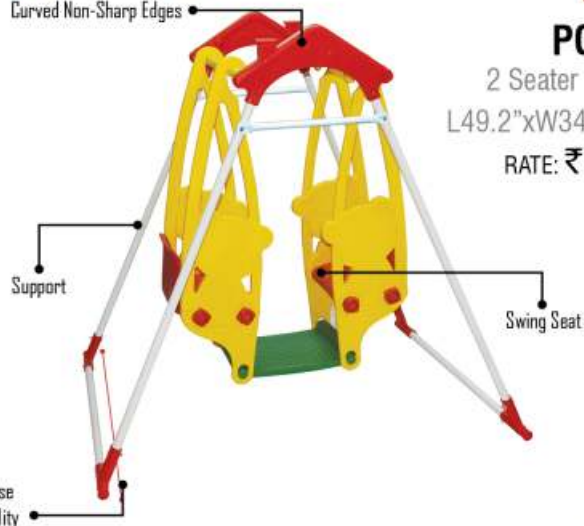

## PGS-4102

2 Seater Giraffe Swing

L49.2"xW34.2"xH47.2"

RATE: ₹ 6,390.00

Curved Non-Sharp Edges

**PGS-4103**

2 Seater Bear Swing

L49.2"xW34.2"xH45.2"