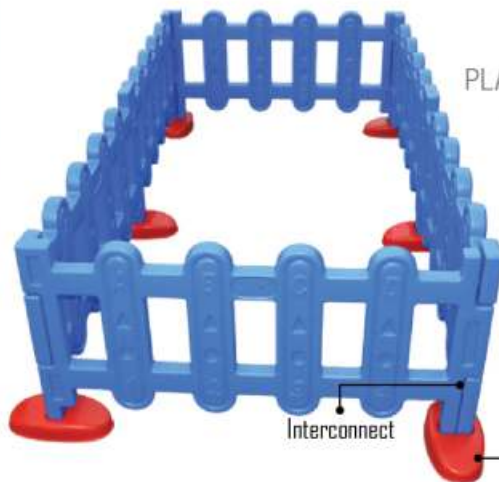

PSF-134 N

PLAY JUNCTION (SET OF 6 PC.)

L86.5" x W47" x H23" (6 pc)

L41" x H23" (1 pc)

RATE: ₹ 5,900.00

Set of
6 Pcs.