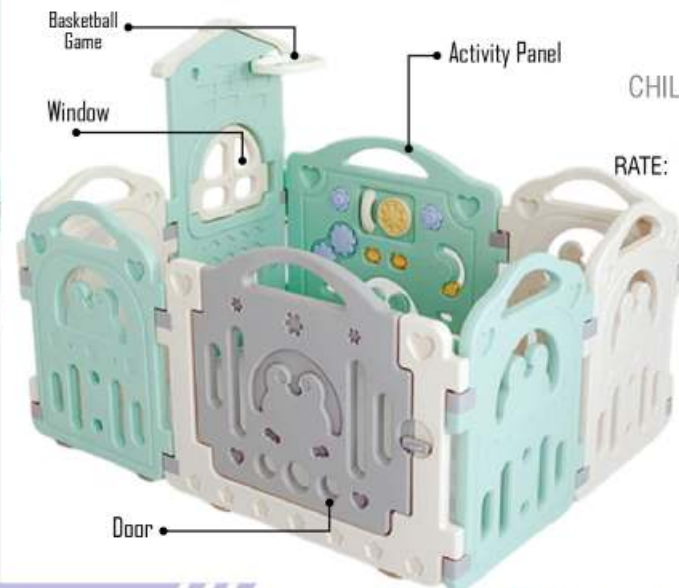

# PLAY CENTER

playgro®

ACTIVE PLAY  
SERIES

**PSF-5134**

CHILDREN CENTER  
L72" X W72"

RATE: ₹ 12,900.00

Front View

Side View