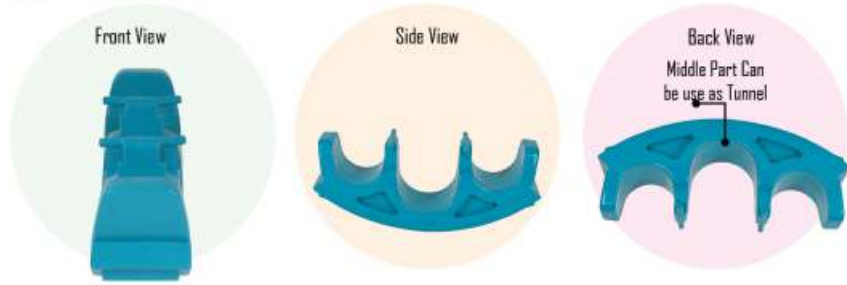

Handle for grip

**PGS-403**

SENIOR ROCKER

L39" x W13" x H17.75"

RATE: ₹ **2,300.00**

ROCKER, RIDEON,  
SEE-SAW SERIES

**PGS-4001 F**  
ROCKER CUM TUNNEL  
L41.5" X W10.25" X H16.5"  
RATE: ₹ 2,400.00

ROCKER, RIDEON,  
SEE-SAW SERIES