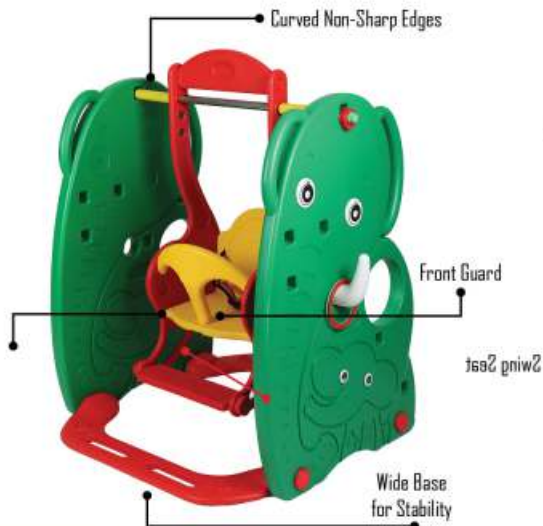

# SWING

SLIDE, SWING,  
COMBO SERIES

Front View

Side View

Back View

**PGS-225**

Elephant Swing  
L37"xW36.6"xH41"

RATE: ₹ **6,690.00**