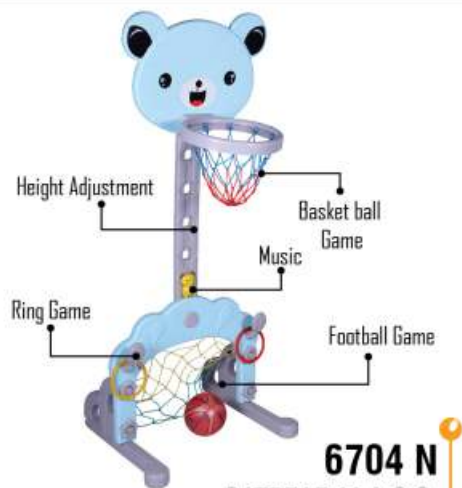

6704 N
CATBEAR M.A.S.S.
(MULTI ACTIVITY SPORTS SET)
L25" X W21.5" X H39-62"
RATE: ₹ 2,190.00