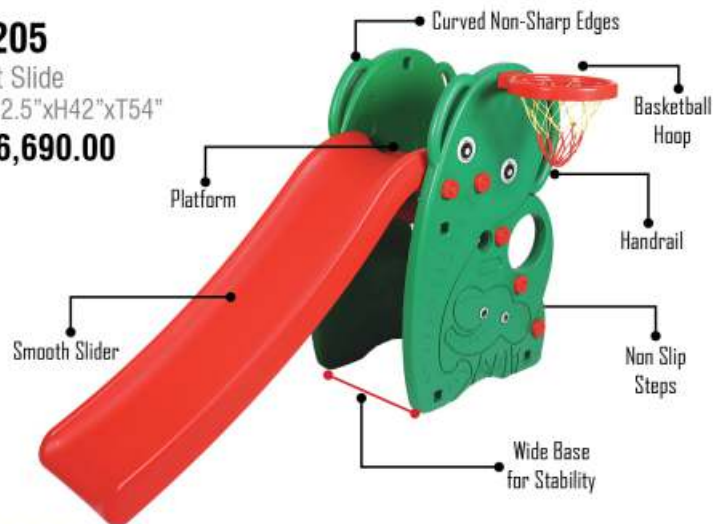

### PGS-6211

Carrot Slide

L64"xW30.5"xH33"

RATE: ₹ 4,490.00

Front View

Side View

Back View

Curved Non-Sharp Edges

**PGS-4206**

Super Grand Slide  
L64"xW20"xH40.5"xT54"

RATE: ₹ 5,500.00

Front View

Side View

Back View

**PGS-205**

Elephant Slide

L65" x W32.5" x H42" x T54"

RATE: ₹ 6,690.00

**PGS-208**  
 Super Giraffe Slide  
 L65"xW32"xH42"xT54"  
 RATE: ₹ 6,390.00