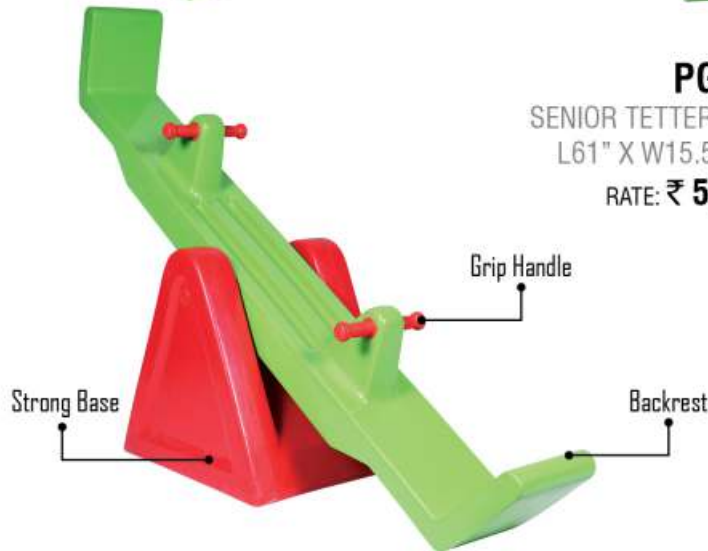

# TETTER-TOTTER

playgro®

ROCKER, RIDEON,  
SEE-SAW SERIES

**PGS-304**

SENIOR TETTER TOTTER  
L61" X W15.5" X H24"

RATE: ₹ **5,600.00**

ROCKER, RIDEON,  
SEE-SAW SERIES

**PGS-307**  
CLASSIC BULL TETTER TOTTER  
L79" X W16" X H29.5"  
RATE: ₹ **6,800.00**