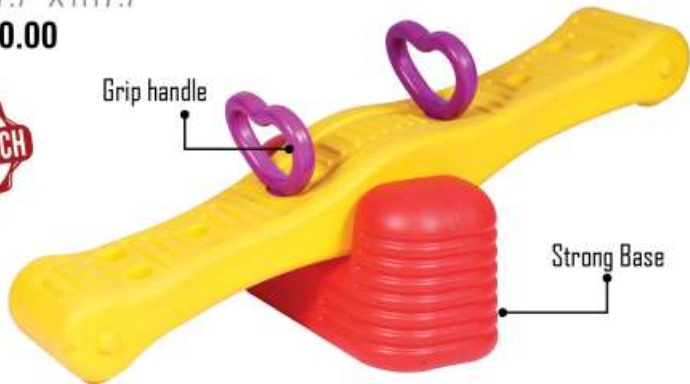

RATE: ₹ 1,990.00

TRIPLE PROTECTION

Side Guard Safety Backrest Safety Belt

ROCKER, RIDEON,  
SEE-SAW SERIES

**PGS-312**

LOG TETTER TOTTER  
L43.3" X W17.7" X H17.7"  
RATE: ₹ 1,600.00