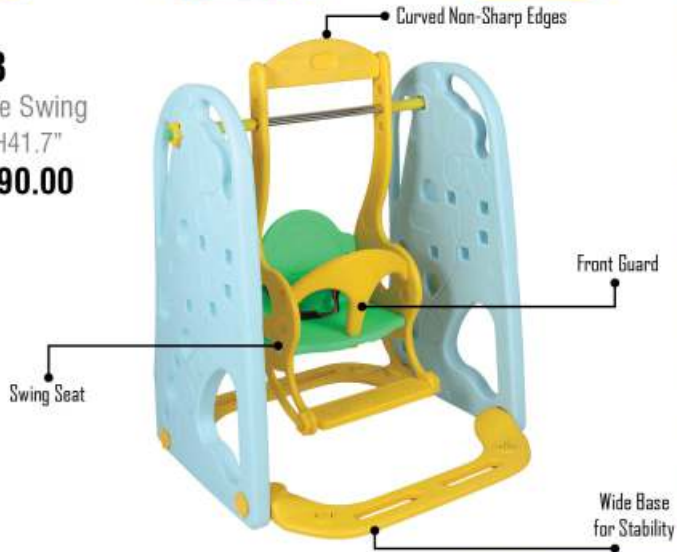

PGS-228
Super Giraffe Swing
L37"xW37"xH41.7"
RATE: ₹ **6,290.00**