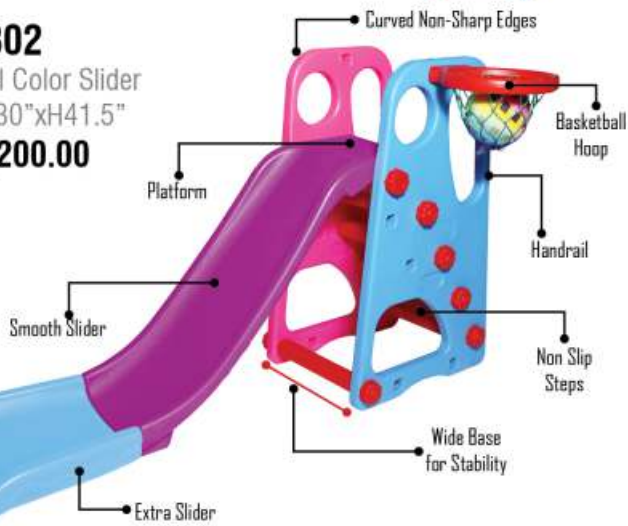

PGS-6302

Super Dual Color Slider
L73.6"xW30"xH41.5"

RATE: ₹ 6,200.00