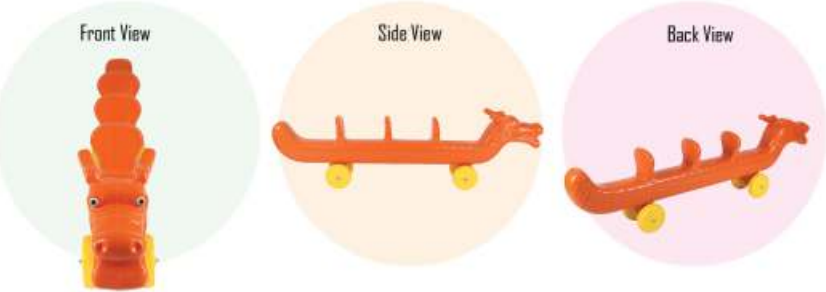

ROCKER, RIDEON,
SEE-SAW SERIES