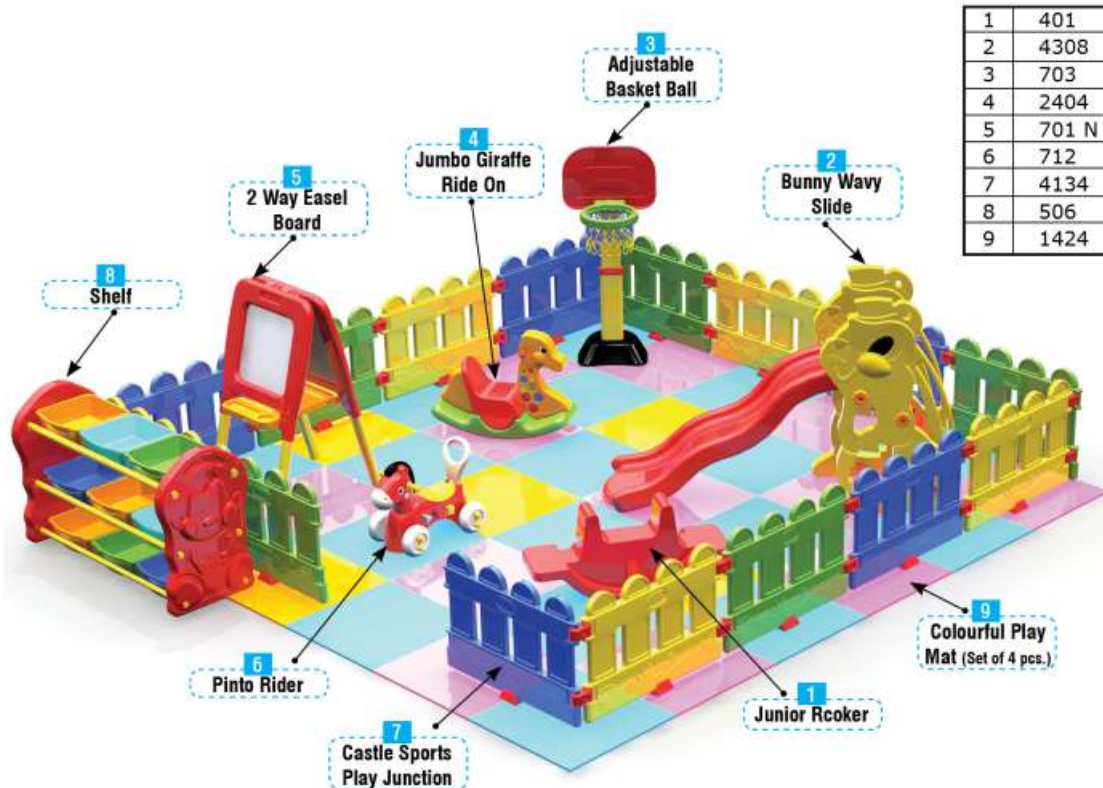

# MODEL DISPLAY PLAYZONE

ACTIVE PLAY SERIES

1	401	Junior Roker	1
2	4308	Bunny Wavy Slide	1
3	703	Adjustable Basketball	1
4	2404	Jumbo Giraffe Ride on	1
5	701 N	2 Way Easel Board	1
6	712	Pinto Rider	1
7	4134	Castle Sports Play Junction	3
8	506	Shelf	1
9	1424	Colourful Play Mat (Set of 4 pcs.)	9