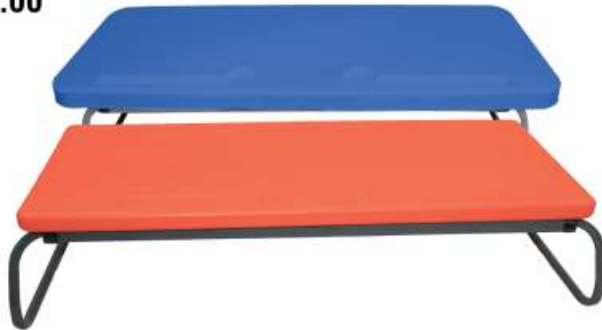

### PSF-4515

Intellect Desk

Table: L34"xW15.5"xH24"

Chair: L34"xW16.5"xH24.5"

RATE: ₹ 6,200.00

Front View

Side View

Back View

### PSF-3520

SHISHU DESK

L38.3"xW15.5"xH8.25"

RATE: ₹ 1,820.00

Front View

Side View

Back View

### Features

- Curved Non-Sharp Edges
- Height Adjustable
- Strong & Sturdy Legs
- Storage Space
- Writing /Block Top

**PSF-6111**

MOON PIECE TABLE (Without Chair)

L24.8"(9.3")xW16.7"xH18-22"

RATE: ₹ 1,600.00