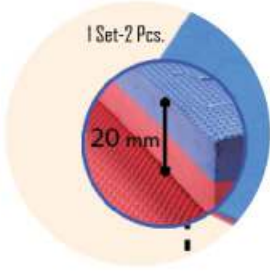

STORAGE, BINS,
SHELVES & MATS