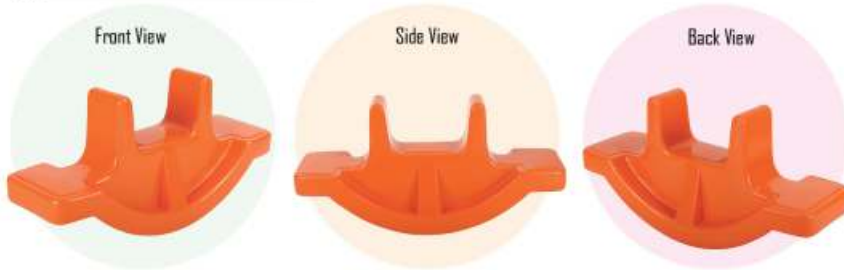

ROCKER, RIDEON,
SEE-SAW SERIES