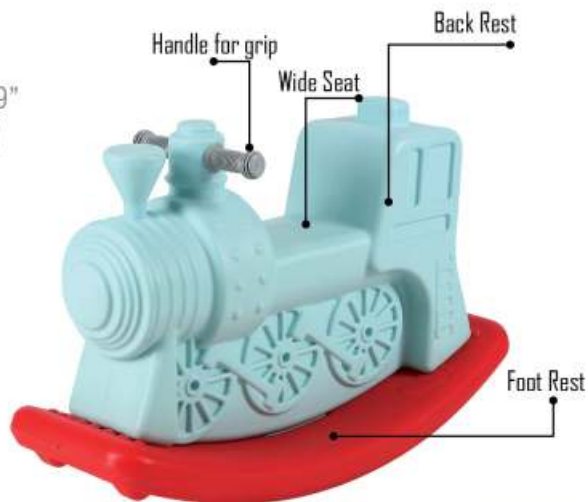

Back View

**PGS-1406**

Train Ride-On

L30" x W12" x H19"

RATE: ₹ 1,690.00