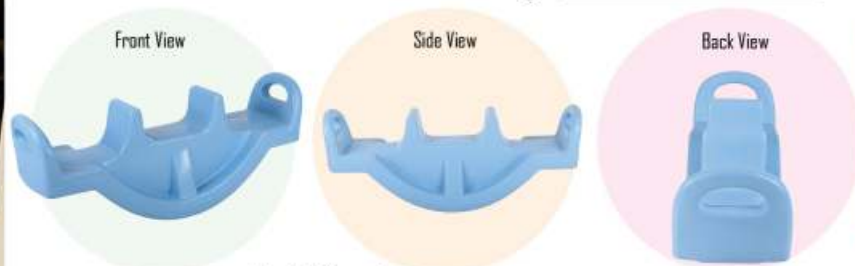

Handle for grip

**PGS-403**

SENIOR ROCKER

L39" x W13" x H17.75"

RATE: ₹ **2,300.00**

ROCKER, RIDEON,  
SEE-SAW SERIES

**PGS-4001 F**  
ROCKER CUM TUNNEL  
L41.5" X W10.25" X H16.5"  
RATE: ₹ 2,400.00

ROCKER, RIDEON,  
SEE-SAW SERIES