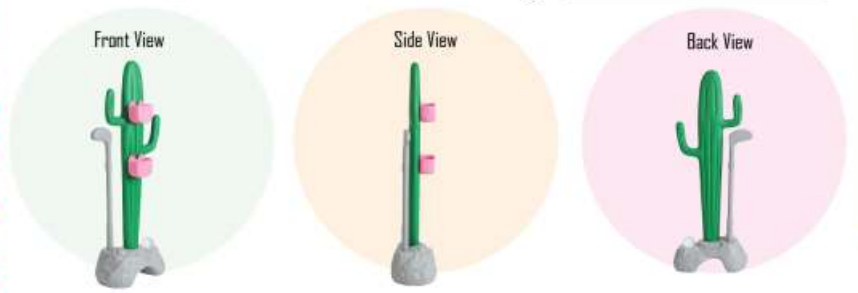

PGS-4786
CACTUS M.A.S.S.
L15.3" X W8.6" X H40.5"
RATE: ₹ 1,500.00