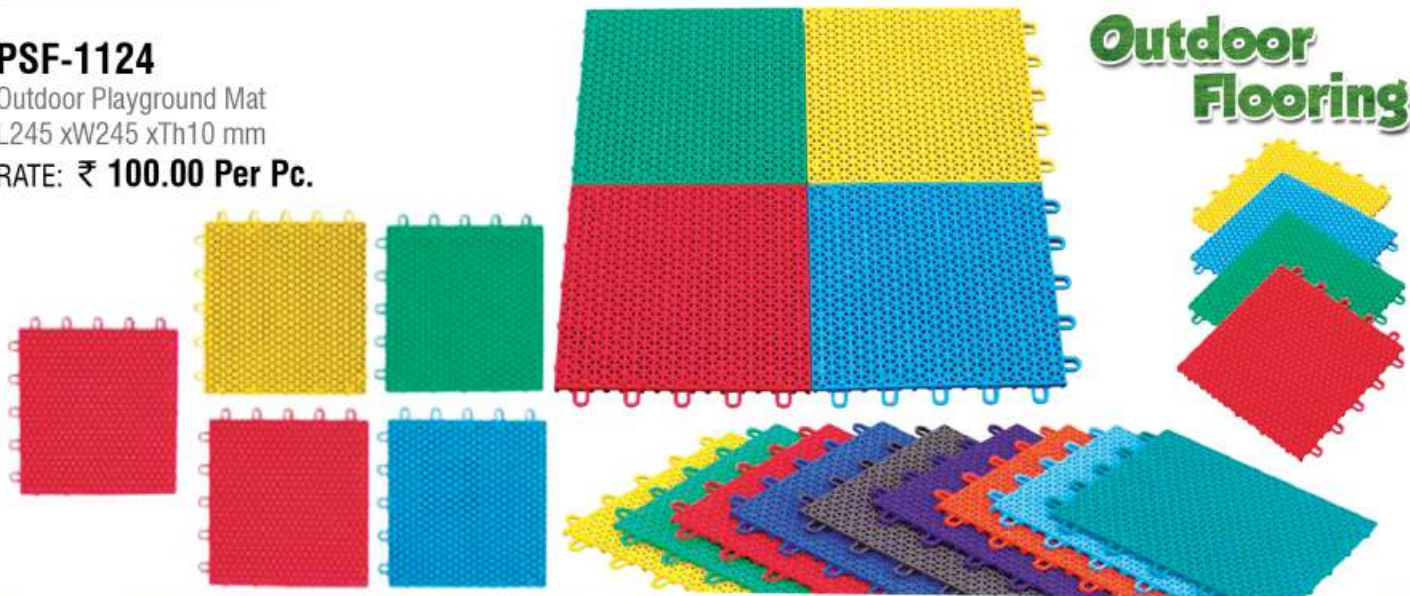

Outdoor Flooring

PSF-1124

Outdoor Playground Mat
L245 xW245 xTh10 mm

RATE: ₹ 100.00 Per Pc.