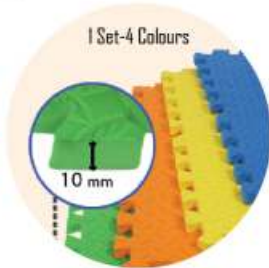

**PSF-1324**  
COLORFUL PLAYMAT  
L600 XW600 XTH10 MM  
RATE: ₹ **800.00**

MAT

playgro®

Border Included

1 Set-4 Colours

Set of  
4 Pcs.

STORAGE, BINS,  
SHELVES & MATS

**PSF-1424**