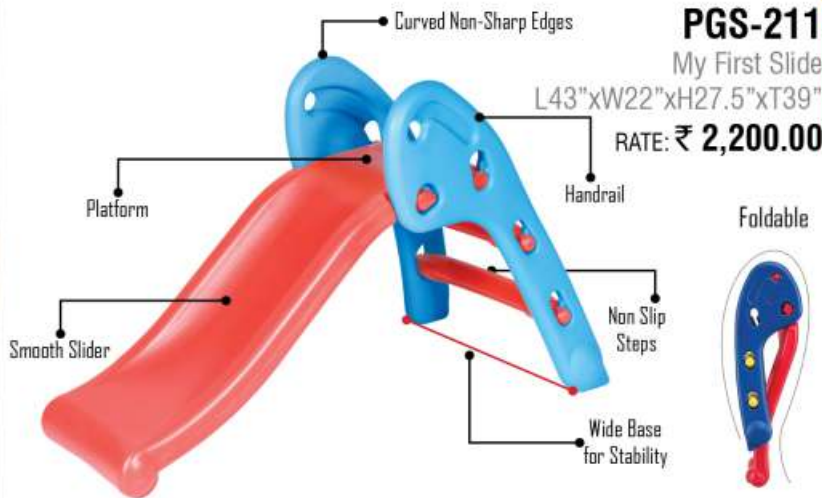

Back View

PGS-211

My First Slide

L43"xW22"xH27.5"xT39"

RATE: ₹ 2,200.00