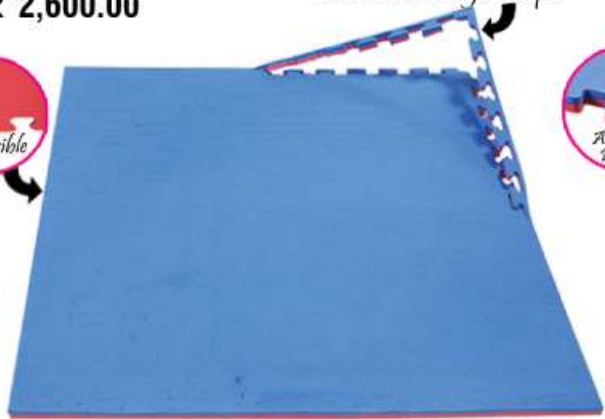

# MAT

playgro®

Border Included

1 Set-2 Pcs.

25 mm

Removable  
Edge  
Strips

Set of  
2 Pcs.

Removable Edge Strips