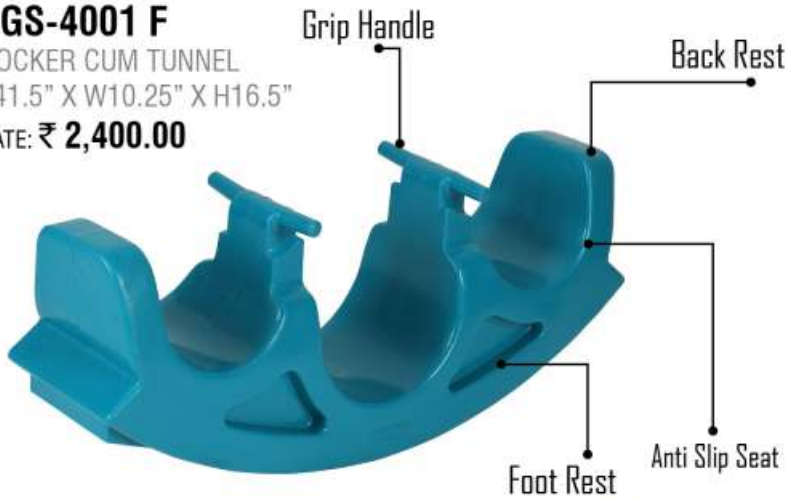

Handle for grip

**PGS-403**

SENIOR ROCKER

L39" x W13" x H17.75"

RATE: ₹ **2,300.00**

ROCKER, RIDEON,  
SEE-SAW SERIES

**PGS-4001 F**  
ROCKER CUM TUNNEL  
L41.5" X W10.25" X H16.5"  
RATE: ₹ 2,400.00

ROCKER, RIDEON,  
SEE-SAW SERIES