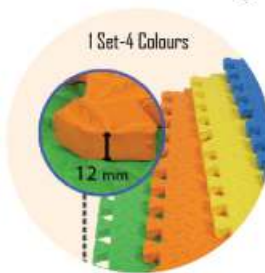

**PSF-1324**  
COLORFUL PLAYMAT  
L600 XW600 XTH10 MM  
RATE: ₹ **800.00**

MAT

playgro®

Border Included

1 Set-4 Colours

Set of  
4 Pcs.

STORAGE, BINS,  
SHELVES & MATS

**PSF-1424**