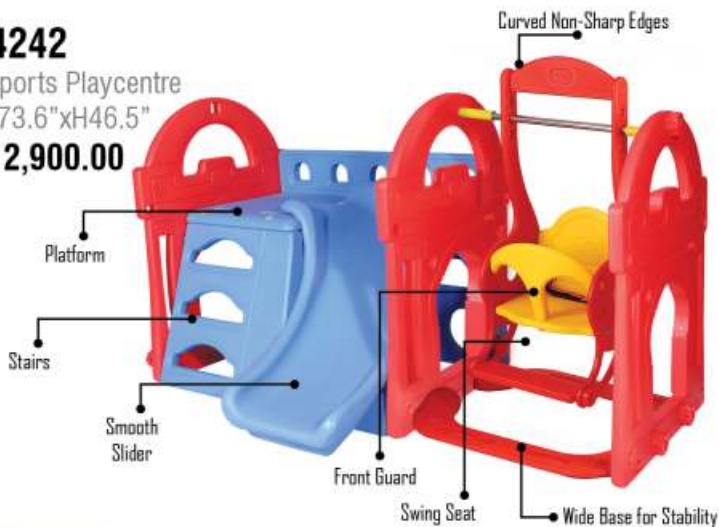

# SLIDE & SWING COMBO

SLIDE, SWING,  
COMBO SERIES

**PGS-4312**  
Super Wavy Jumbo Combo  
L65.7"xW67.3"xH40.5"xT54.7"  
RATE: ₹ 9,700.00

**PGS-4318**

Bunny Wavy Combo

L66.5"xW70.8"xH43.3"xT54.7"

RATE: ₹ 9,900.00

**PGS-4242**

Castle Sports Playcentre  
L40"xW73.6"xH46.5"

RATE: ₹ **12,900.00**

**PGS-4416**

Rocket Slide Combo

L68.8" x W78" x H48" x 54.7"

RATE: ₹ 12,400.00

**PGS-4646**  
Sports Multi Playset  
L52.3"xW49.6"xH49.6"  
RATE: ₹ 7,900.00