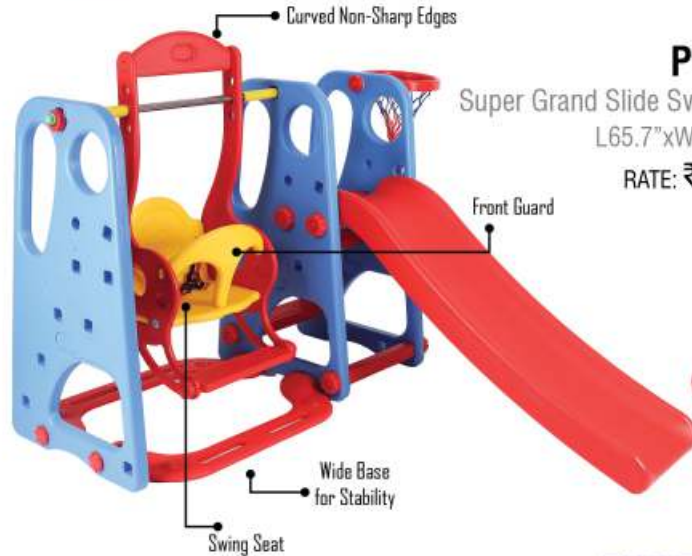

## PGS-216

Super Senior Slide Combo  
L64"xW65"xH35.8"xT54"

RATE: ₹ 8,400.00

Front View

Side View

Back View

**PGS-4216**

Super Grand Slide Swing Combo  
L65.7"xW64.5"xH40.3"