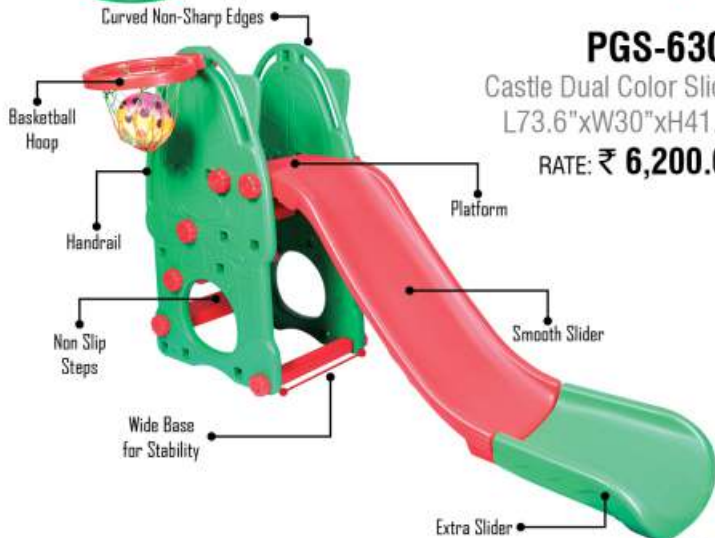

## PGS-6302

Super Dual Color Slider  
L73.6"xW30"xH41.5"

RATE: ₹ 6,200.00

Front View

Side View

Back View

**PGS-6306**

Castle Dual Color Slider  
L73.6"xW30"xH41.5"