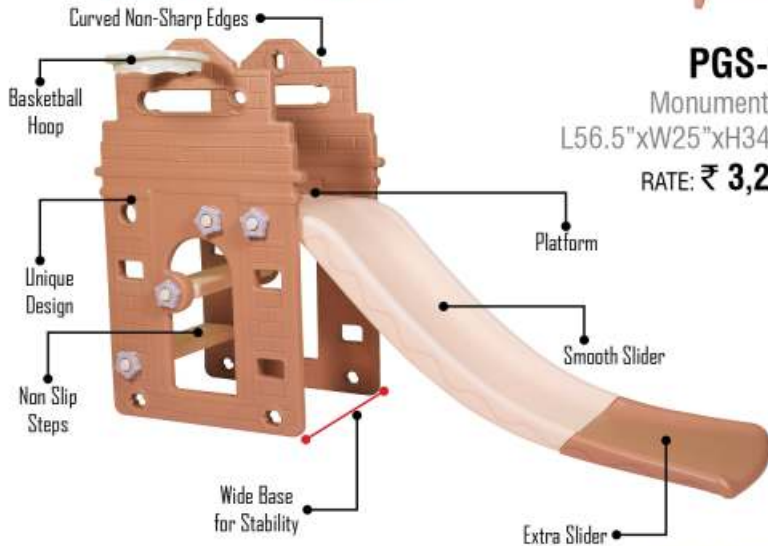

### PGS-6018

2 in 1 Rocking Panda Slide  
L36"xW14.5"xH20"xT36.5"

RATE: ₹ 2,100.00

Front View

Side View

Back View

**PGS-6406**

Monumental Slide