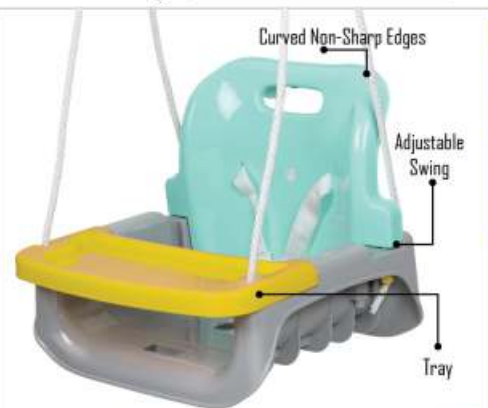

SWING

PGS-414A

Hanging Swing

L17.5"xW13.5"xH15"

RATE: ₹ 1,340.00

PGS-414B

Hanging Swing

L17.5"xW13.5"xH15"

RATE: ₹ 1,340.00

SLIDE, SWING,
COMBO SERIES