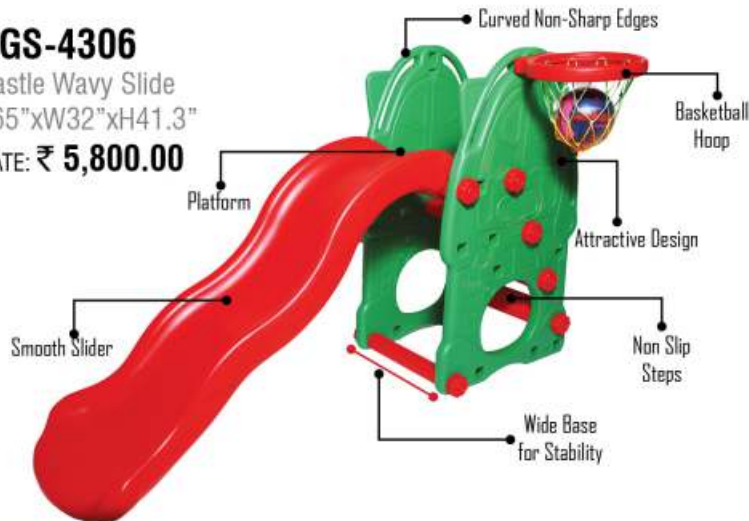

L65" x W32.5" x H42" x T54"

RATE: ₹ 6,690.00

**PGS-208**  
 Super Giraffe Slide  
 L65"xW32"xH42"xT54"  
 RATE: ₹ 6,390.00

## SLIDES

playgro®

Front View

Side View

Back View

SLIDE, SWING,  
COMBO SERIES

### PGS-4306

Castle Wavy Slide  
L65" x W32" x H41.3"

RATE: ₹ 5,800.00

SLIDE, SWING, COMBO SERIES

**PGS-4309**

Happy Glide

L74.8"xW47.2"xH42.25"

RATE: ₹ 6,990.00