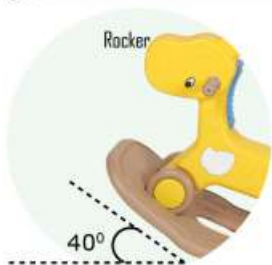

ROCKER, RIDEON,
SEE-SAW SERIES