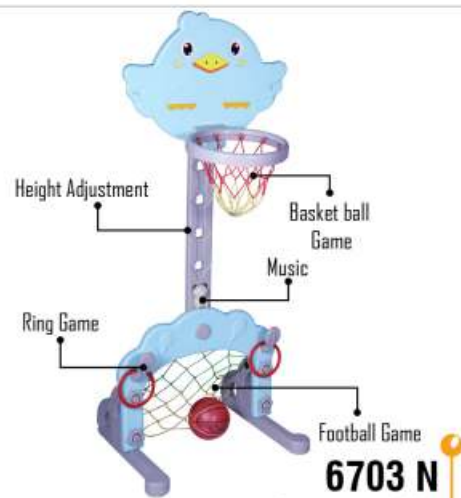

6703 N
PENGUIN M.A.S.S.
(MULTI ACTIVITY SPORTS SET)
L25" X W21.5" X H39-62"
RATE: ₹ 2,190.00