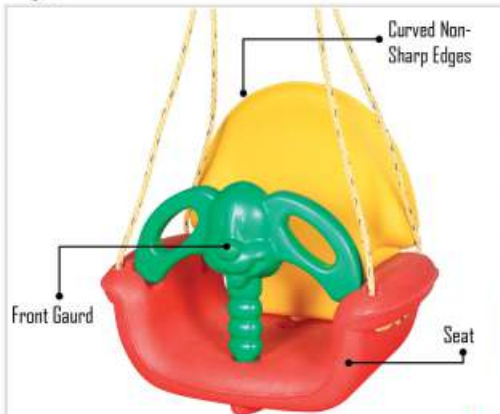

## PGS-414B

Hanging Swing

L17.5"xW13.5"xH15"

RATE: ₹ 1,340.00

SLIDE, SWING,  
COMBO SERIES

**PGS-1409**  
Super Swing  
L19"xW12"xH17.5"  
RATE: ₹ 1,290.00

**PGS-6409**  
Prime Swing  
L19.5"xW14"xH16"  
RATE: ₹ 1,090.00