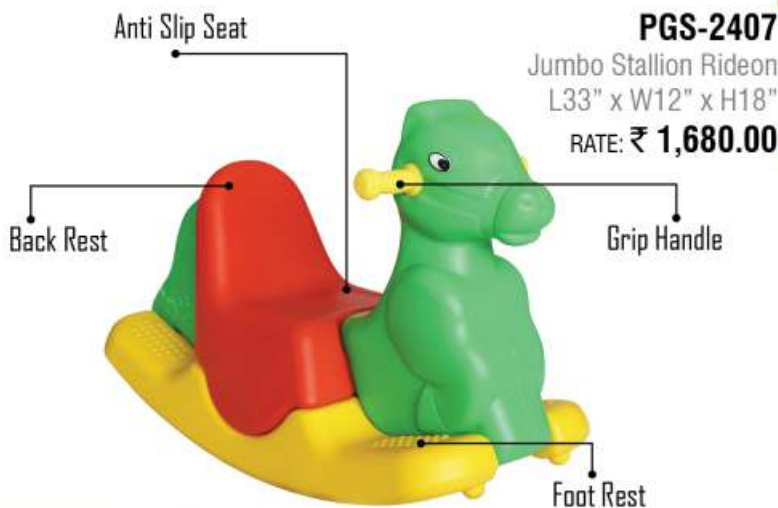

CLASSROOM CRUISER

playgro®

ROCKER, RIDEON,
SEE-SAW SERIES