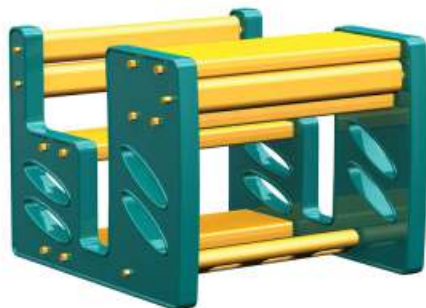

PSF-4506

Jumbo Learner
L37"xW35"xH28"
RATE: ₹ 6,600.00