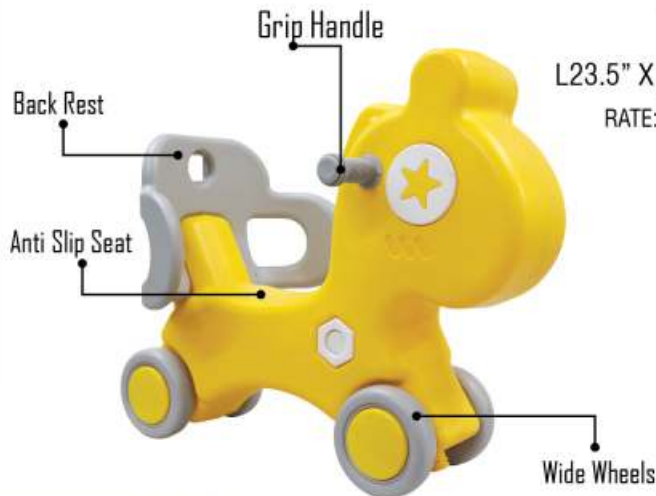

CLASSROOM CRUISER

playgro®

ROCKER, RIDEON,
SEE-SAW SERIES

Back View

PGS- 344

PONY RIDER

L23.5" X W13.5" H19"

RATE: ₹ 1,190.00