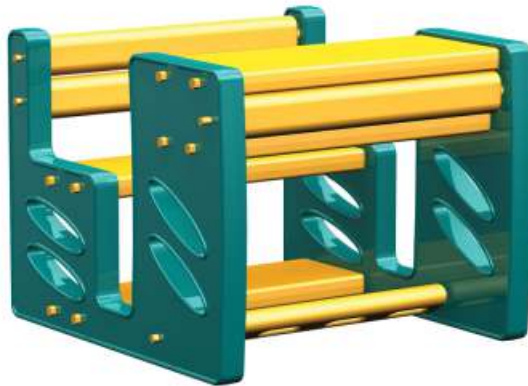

Back View

PSF-4506

Jumbo Learner
L37" x W35" x H28"

RATE: ₹ 6,600.00