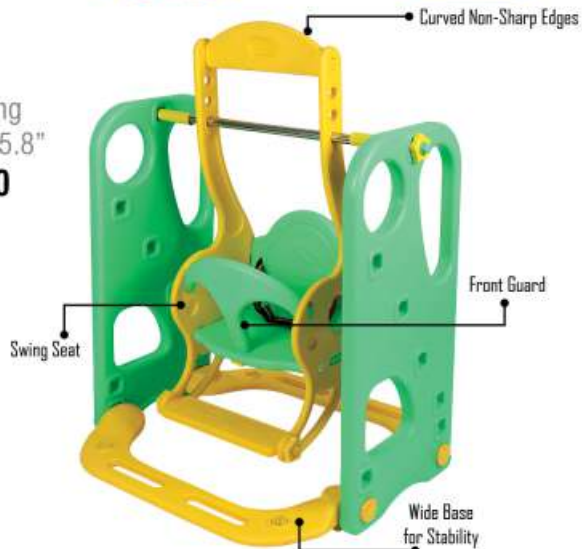

# SWING

SLIDE, SWING,  
COMBO SERIES

Front View

Side View

Back View

## PGS-226

Super Senior Swing  
L35" x W31.4" x H35.8"

RATE: ₹ 4,490.00

**PGS-4226**  
 Super Grand Swing  
 L35"xW28.3"xH40.5"  
 RATE: ₹ **5,500.00**