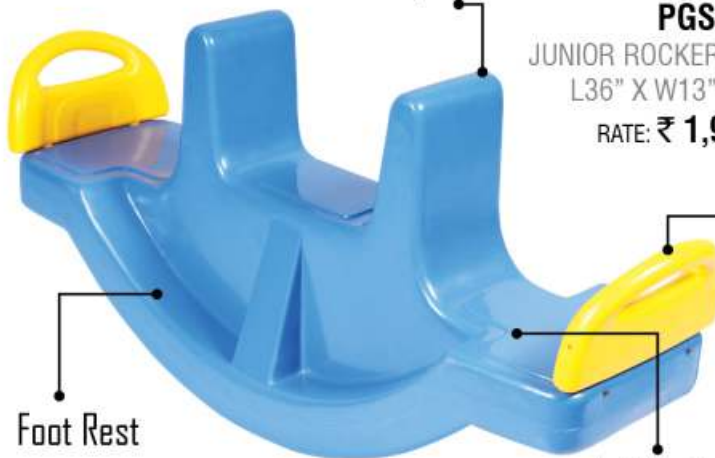

ROCKER, RIDEON,
SEE-SAW SERIES

Grip Handle