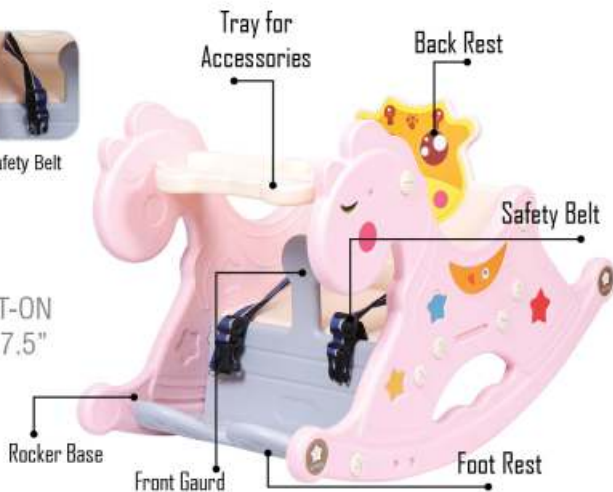

PGS-6012

ROCKING HORSE SIT-ON
L28" X W14.5" X H17.5"

RATE: ₹ 1,790.00