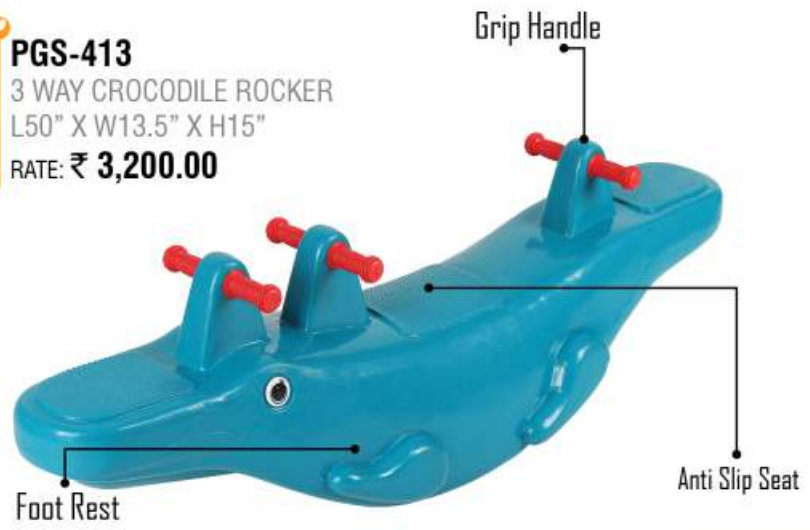

Front View

PGS-413
3 WAY CROCODILE ROCKER
L50" X W13.5" X H15"
RATE: ₹ **3,200.00**