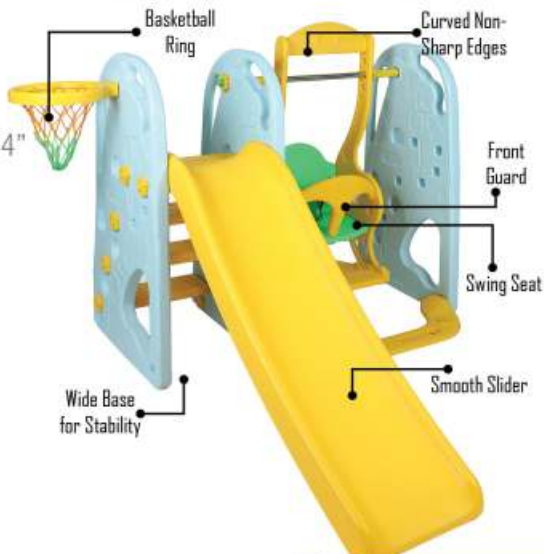

PGS-218

Super Giraffe Slide Combo
L65.7"xW70.5"xH41.7"xT54"

RATE: ₹ 9,900.00