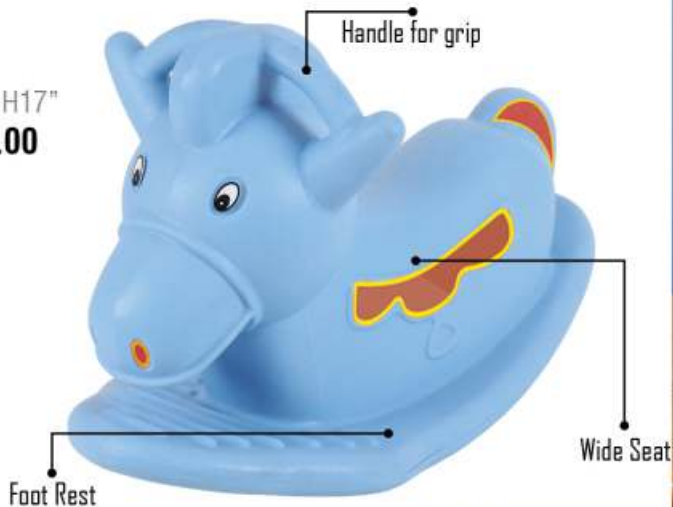

PGS-409

Horse Rideon

L28" x W13" x H17"

RATE: ₹ 1,890.00