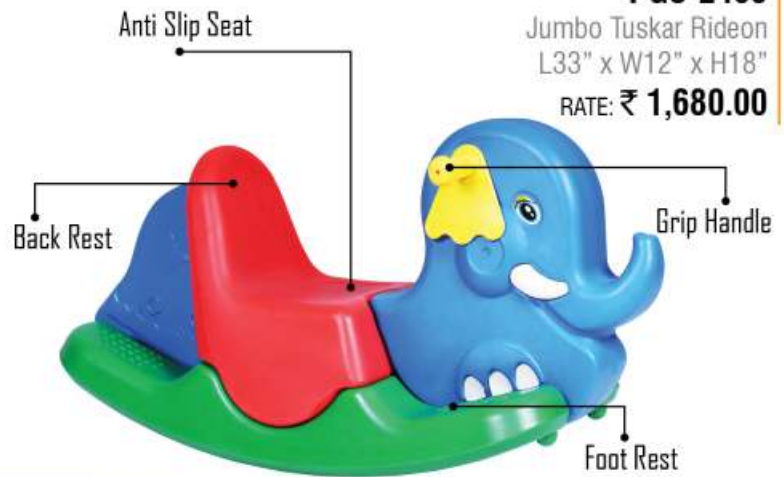

Handle for grip

Foot Rest

**PGS-1408**

Aeroplane Ride-On  
L30" x W12" x H15"

RATE: ₹ 1,490.00

ROCKER, RIDEON,  
SEE-SAW SERIES

**PGS-2404**  
Jumbo Giraffe Rideon  
L33" x W12" x H18"  
RATE: ₹ 1,680.00

**PGS-2405**