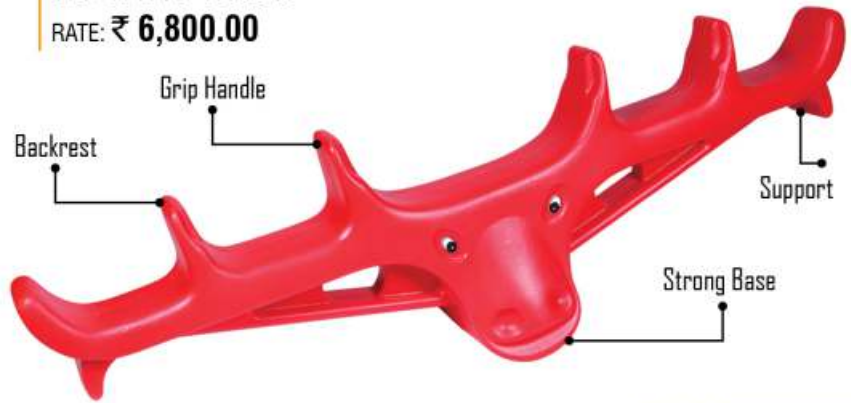

# TETTER-TOTTER

playgro®

ROCKER, RIDEON,  
SEE-SAW SERIES

**PGS-304**

SENIOR TETTER TOTTER  
L61" X W15.5" X H24"

RATE: ₹ **5,600.00**

ROCKER, RIDEON,  
SEE-SAW SERIES

**PGS-307**  
CLASSIC BULL TETTER TOTTER  
L79" X W16" X H29.5"  
RATE: ₹ **6,800.00**