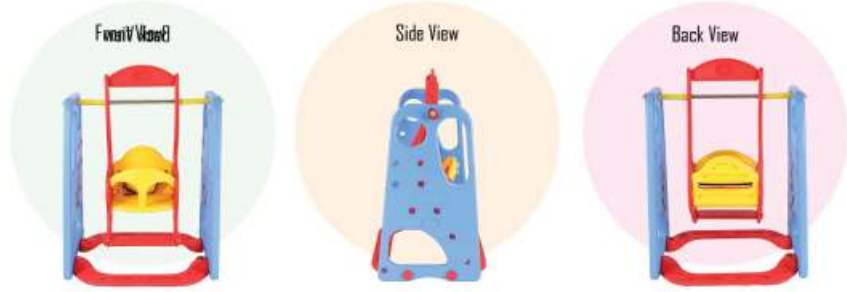

## PGS-226

Super Senior Swing  
L35" x W31.4" x H35.8"

RATE: ₹ 4,490.00

**PGS-4226**  
 Super Grand Swing  
 L35"xW28.3"xH40.5"  
 RATE: ₹ **5,500.00**