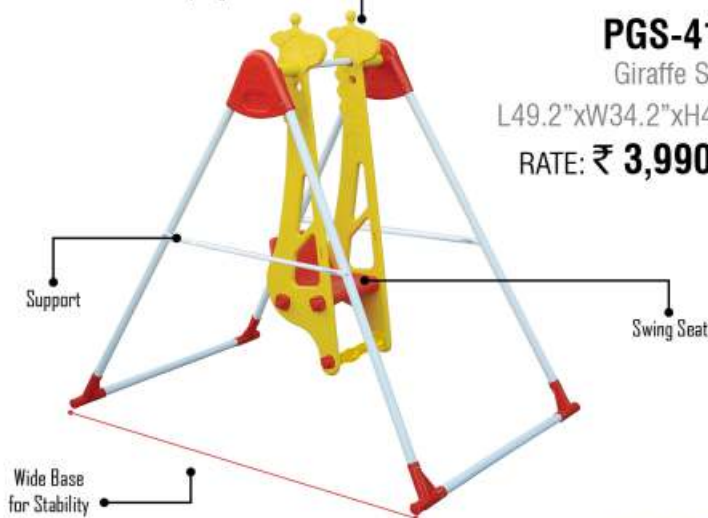

## PGS-3101

Swing

L63.5"xW46.5"xH55"

RATE: ₹ 2,700.00

Front View

Side View

Back View

Curved Non-Sharp Edges

**PGS-4101**

Giraffe Swing

L49.2"xW34.2"xH47.2"

RATE: ₹ **3,990.00**