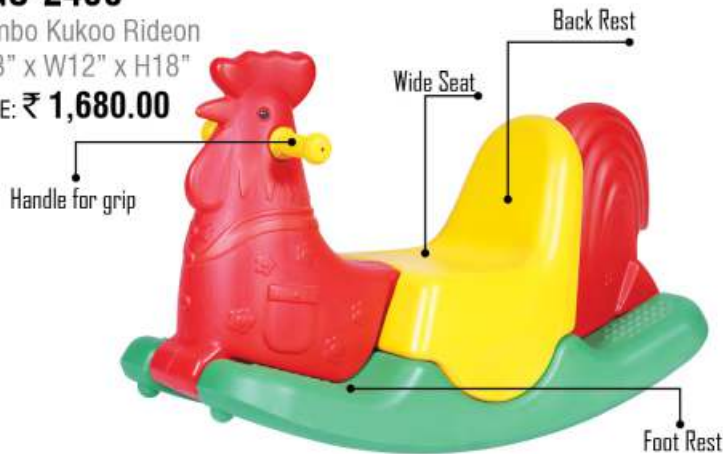

PGS-2406
Jumbo Kukoo Rideon
L33" x W12" x H18"
RATE: ₹ 1,680.00