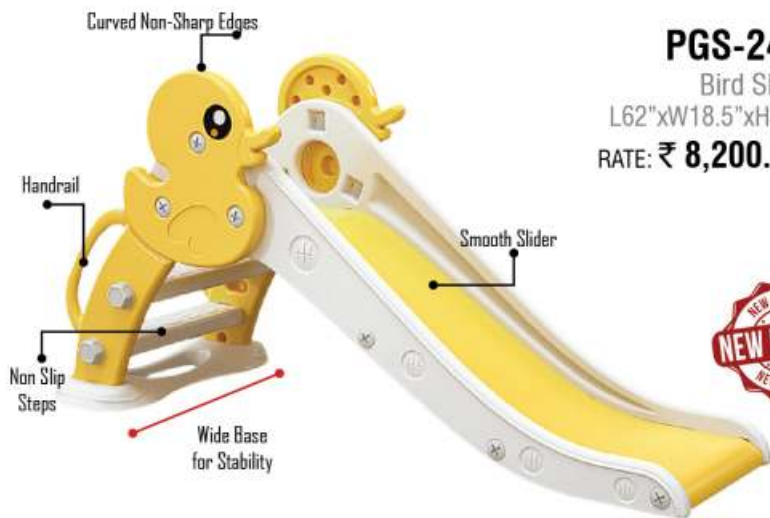

## PGS-6206

Super Prime Slide  
L55" x W24.5" x H33.5" x T44"

RATE: ₹ 2,800.00

**PGS-248**  
Bird Slide  
L62" x W18.5" x H30"  
RATE: ₹ 8,200.00

Front View

Side View

Back View

**PGS-249**