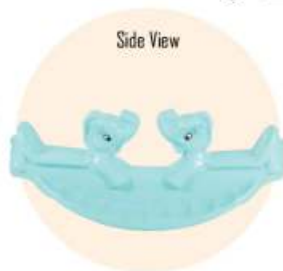

ROCKER, RIDEON,
SEE-SAW SERIES