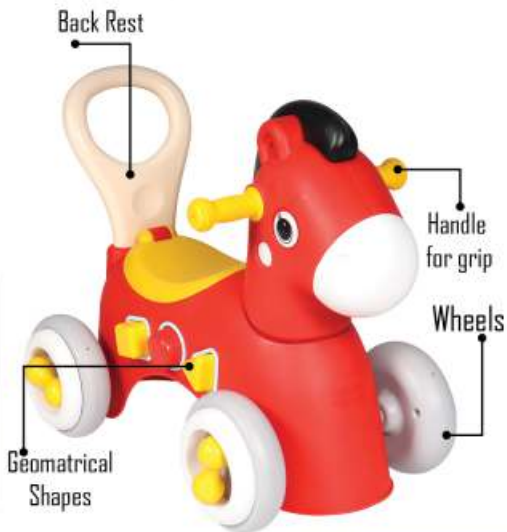

# CLASSROOM CRUISER

playgro®

ROCKER, RIDEON,  
SEE-SAW SERIES

PGS-714

Giraffe Rider

L22" x W13" x H17.5"

RATE: ₹ 2,200.00

COLOR OPTION