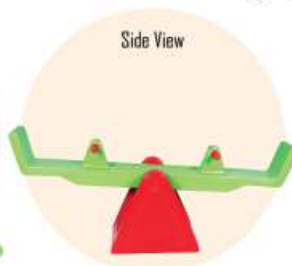

TETTER-TOTTER

playgro®

ROCKER, RIDEON,
SEE-SAW SERIES