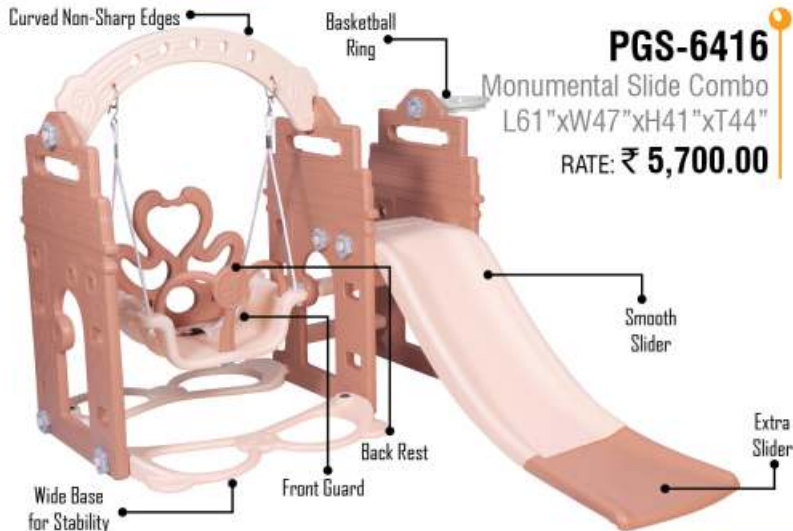

**PGS-228**  
Super Giraffe Swing  
L37"xW37"xH41.7"  
RATE: ₹ **6,290.00**

# SLIDE & SWING COMBO

SLIDE, SWING,  
COMBO SERIES

Front View

Side View

Back View

**PGS-6216**

Super Prime Slide Combo  
L61"xW47"xH41"xT44"

RATE: ₹ 5,000.00