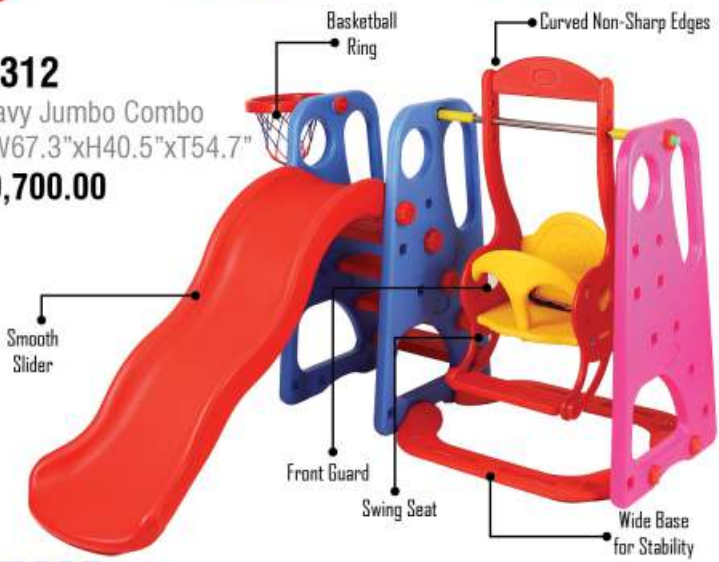

# SLIDE & SWING COMBO

SLIDE, SWING,  
COMBO SERIES

**PGS-4312**  
Super Wavy Jumbo Combo  
L65.7"xW67.3"xH40.5"xT54.7"  
RATE: ₹ 9,700.00

**PGS-4318**

Bunny Wavy Combo

L66.5"xW70.8"xH43.3"xT54.7"

RATE: ₹ 9,900.00