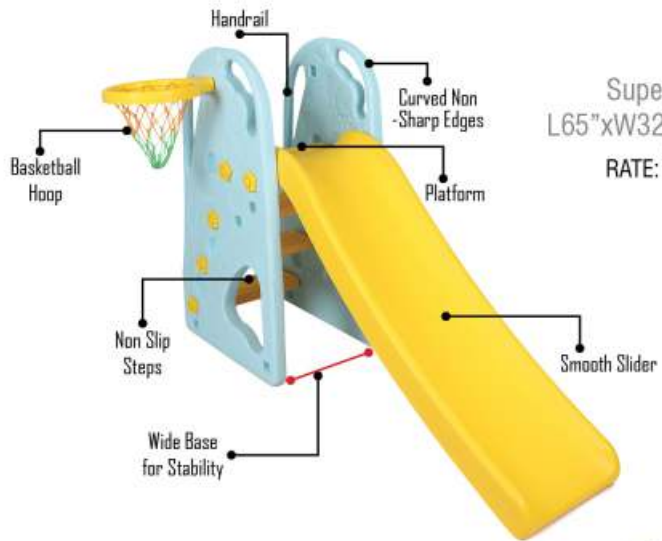

PGS-208
Super Giraffe Slide
L65"xW32"xH42"xT54"
RATE: ₹ 6,390.00