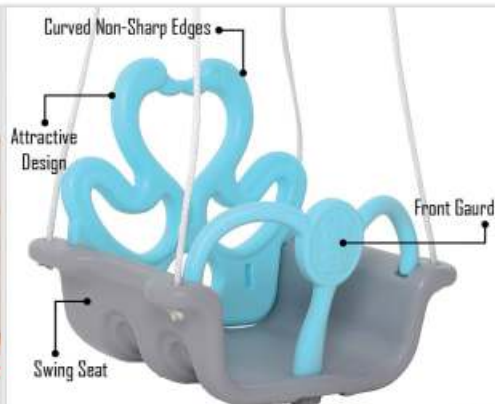

## PGS-414B

Hanging Swing

L17.5"xW13.5"xH15"

RATE: ₹ 1,340.00

SLIDE, SWING,  
COMBO SERIES

**PGS-1409**  
Super Swing  
L19"xW12"xH17.5"  
RATE: ₹ 1,290.00

**PGS-6409**  
Prime Swing  
L19.5"xW14"xH16"  
RATE: ₹ 1,090.00