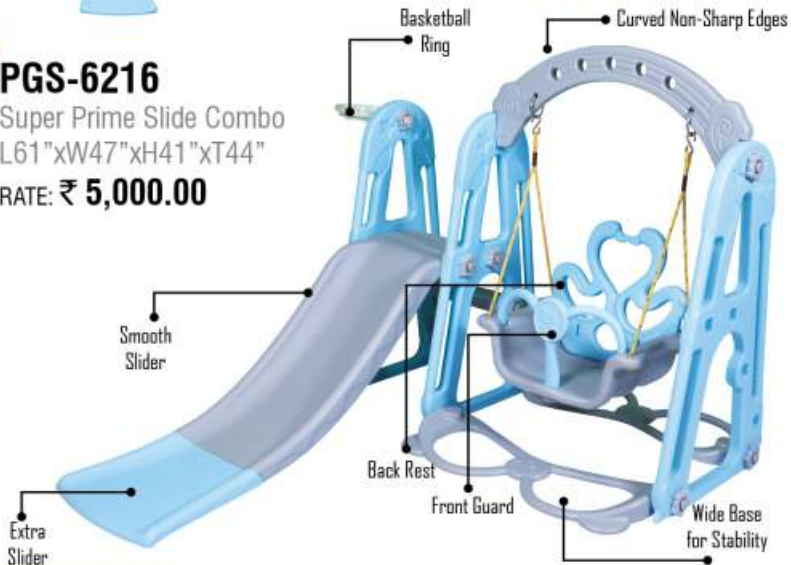

# SLIDE & SWING COMBO

SLIDE, SWING,  
COMBO SERIES

Front View

Side View

Back View

**PGS-6216**

Super Prime Slide Combo  
L61"xW47"xH41"xT44"

RATE: ₹ 5,000.00