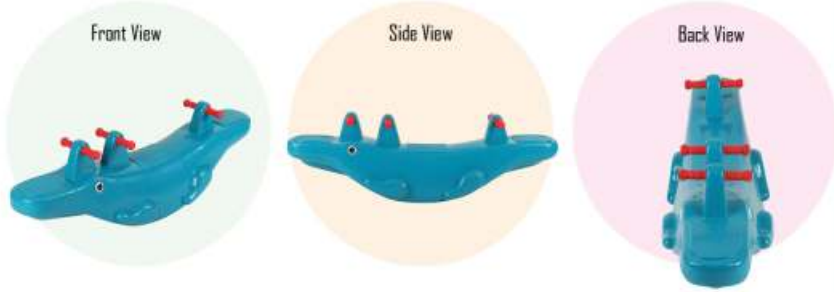

ROCKER, RIDEON,
SEE-SAW SERIES