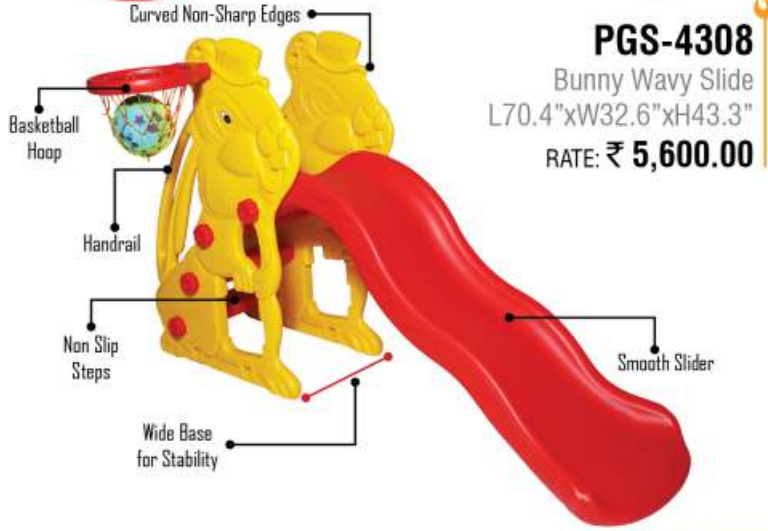

Front View

Side View

Back View

**PGS-4302**

Super Wavy Jumbo Slide  
L65"xW32"xH40.5"

RATE: ₹ 5,800.00

**PGS-4308**  
 Bunny Wavy Slide  
 L70.4"xW32.6"xH43.3"  
 RATE: ₹ 5,600.00