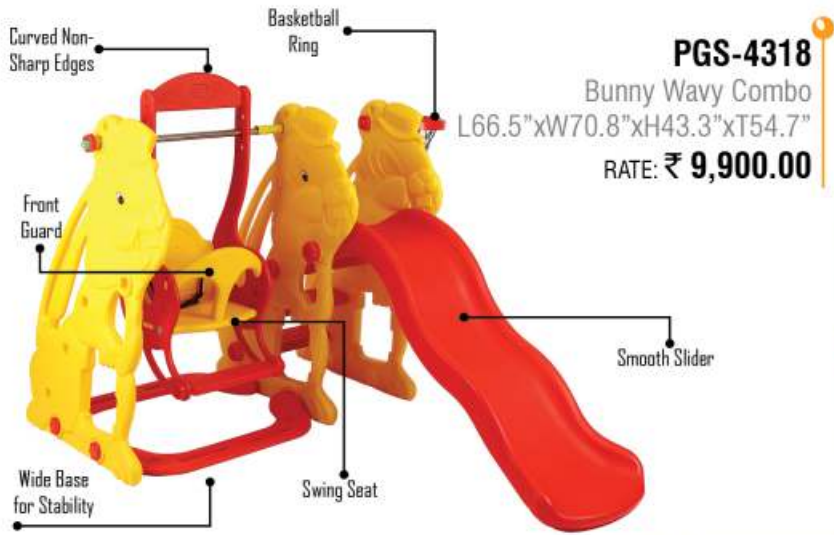

# SLIDE & SWING COMBO

SLIDE, SWING,  
COMBO SERIES

**PGS-4312**  
Super Wavy Jumbo Combo  
L65.7"xW67.3"xH40.5"xT54.7"  
RATE: ₹ 9,700.00

**PGS-4318**

Bunny Wavy Combo

L66.5"xW70.8"xH43.3"xT54.7"

RATE: ₹ 9,900.00