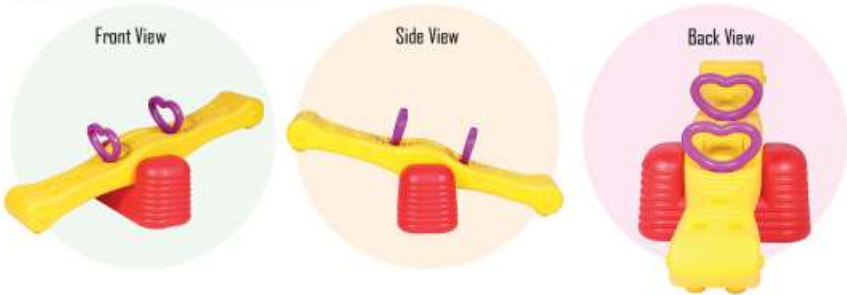

RATE: ₹ 1,990.00

TRIPLE PROTECTION

Side Guard Safety Backrest Safety Belt

ROCKER, RIDEON,  
SEE-SAW SERIES

**PGS-312**

LOG TETTER TOTTER  
L43.3" X W17.7" X H17.7"  
RATE: ₹ 1,600.00