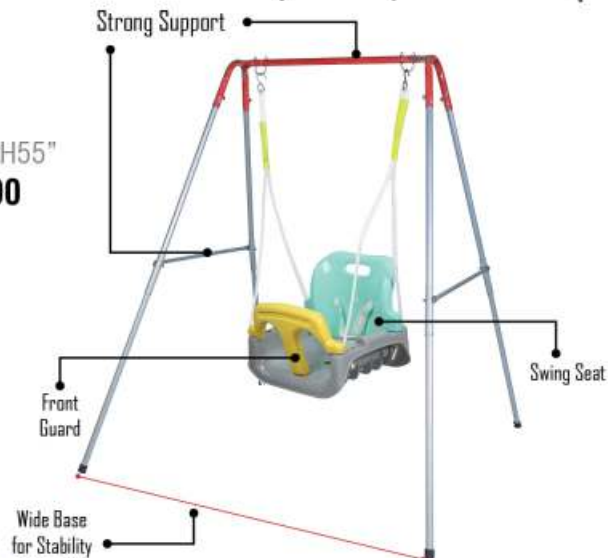

PGS-3101

Swing

L63.5"xW46.5"xH55"

RATE: ₹ 2,700.00