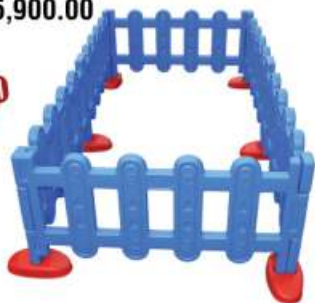

PSF-134 N

PLAY JUNCTION (6 PC SET)
L86.5" X W47" X H23" (6 PC)
L41" X H23" (1 PC)

RATE: ₹ 5,900.00