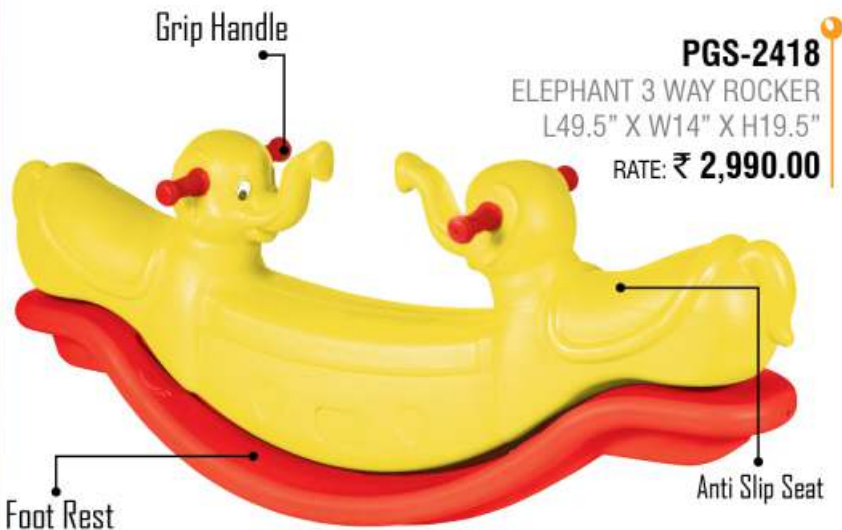

Anti Slip Seat

PGS-2412

ROCKER

L47.6" X W14" X H18.7"

RATE: ₹ 2,790.00

ROCKER, RIDEON,  
SEE-SAW SERIES

**PGS-2417**  
 PONY 3 WAY ROCKER  
 L49.5" X W14" X H19.5"  
 RATE: ₹ 2,990.00

ROCKER, RIDEON,  
SEE-SAW SERIES