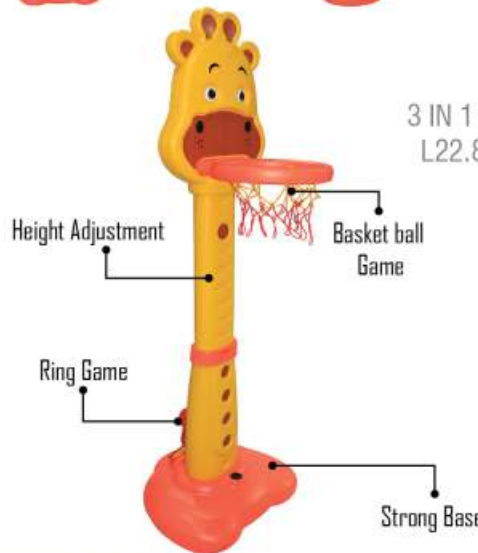

# BASKET BALL

playgro®

ACTIVE PLAY SERIES

**PGS-7703**

3 IN 1 GIRAFFE BASKETBALL  
L22.8" X W18.8" X H47-59"

RATE: ₹ 1,860.00

Front View

Side View