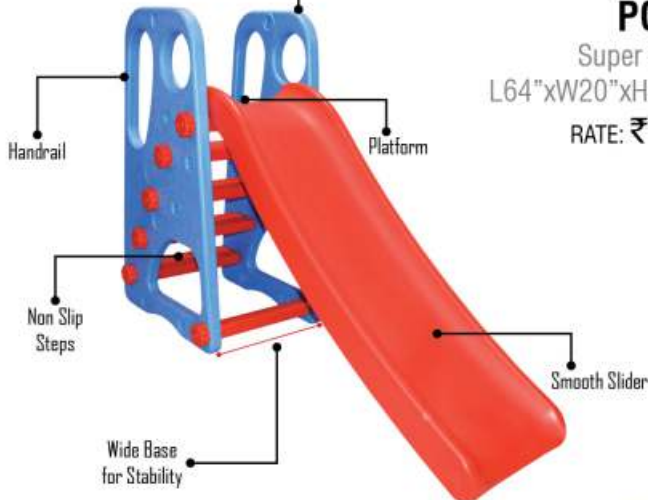

### PGS-6211

Carrot Slide

L64"xW30.5"xH33"

RATE: ₹ 4,490.00

Front View

Side View

Back View

Curved Non-Sharp Edges

**PGS-4206**

Super Grand Slide  
L64"xW20"xH40.5"xT54"

RATE: ₹ 5,500.00

Front View

Side View

Back View

**PGS-205**

Elephant Slide