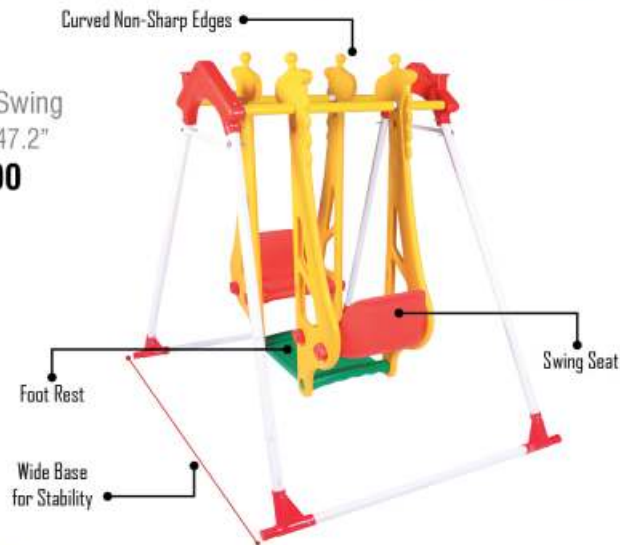

## PGS-4102

2 Seater Giraffe Swing

L49.2"xW34.2"xH47.2"

RATE: ₹ 6,390.00

Curved Non-Sharp Edges

**PGS-4103**

2 Seater Bear Swing

L49.2"xW34.2"xH45.2"