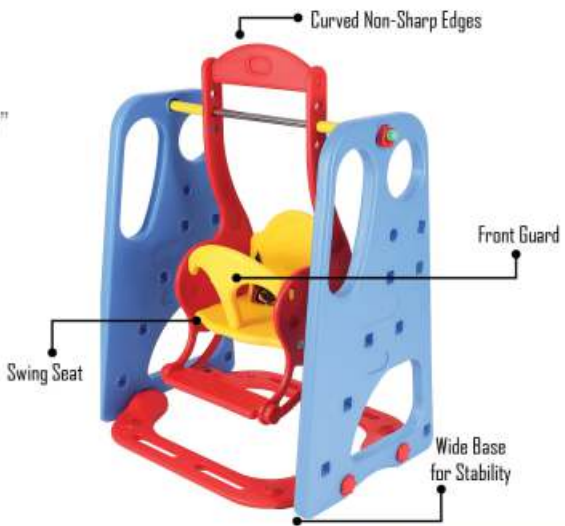

## PGS-226

Super Senior Swing  
L35" x W31.4" x H35.8"

RATE: ₹ 4,490.00

**PGS-4226**  
 Super Grand Swing  
 L35"xW28.3"xH40.5"  
 RATE: ₹ **5,500.00**