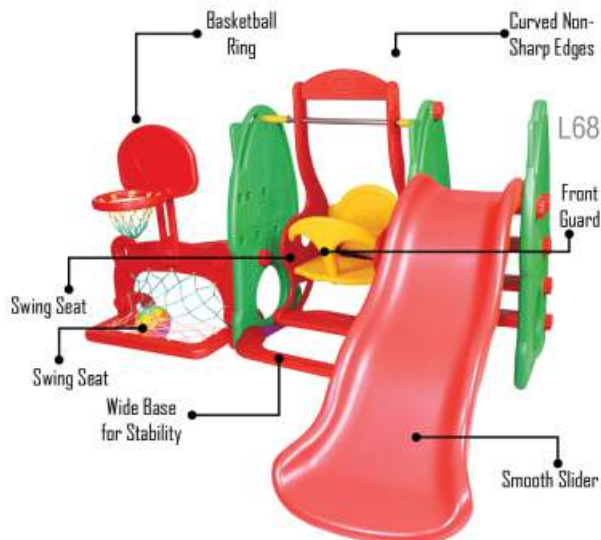

PGS-4416

Rocket Slide Combo

L68.8" x W78" x H48" x 54.7"

RATE: ₹ 12,400.00