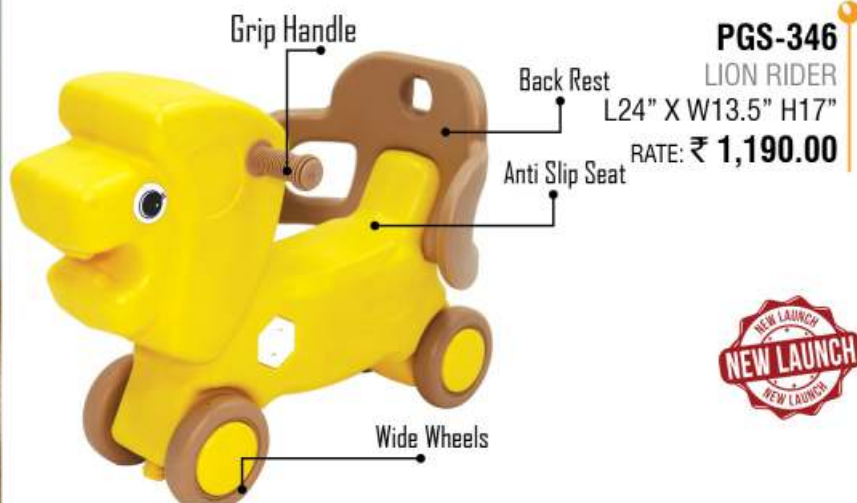

# CLASSROOM CRUISER

playgro®

ROCKER, RIDEON,  
SEE-SAW SERIES

**PGS-346**

LION RIDER

L24" X W13.5" H17"

RATE: ₹ 1,190.00

**PGS-347**  
GIRAFFE RIDER  
L24.3" X W10" X H20"  
RATE: ₹ 1,090.00