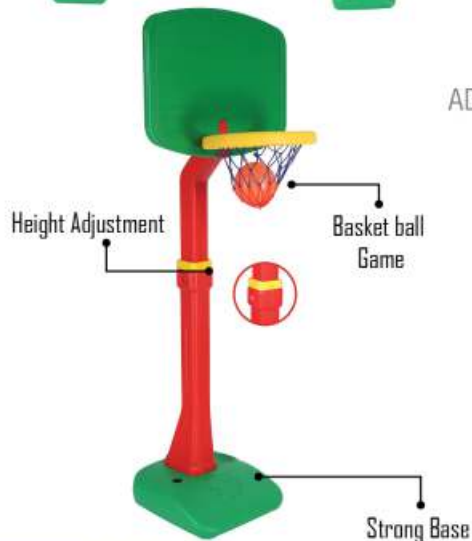

# BASKET BALL

playgro®

ACTIVE PLAY SERIES

**PGS-4703**

ADJ. BASKETBALL SENIOR  
L20" X W18" X H98.8"

RATE: ₹ **3,800.00**

Front View

Side View